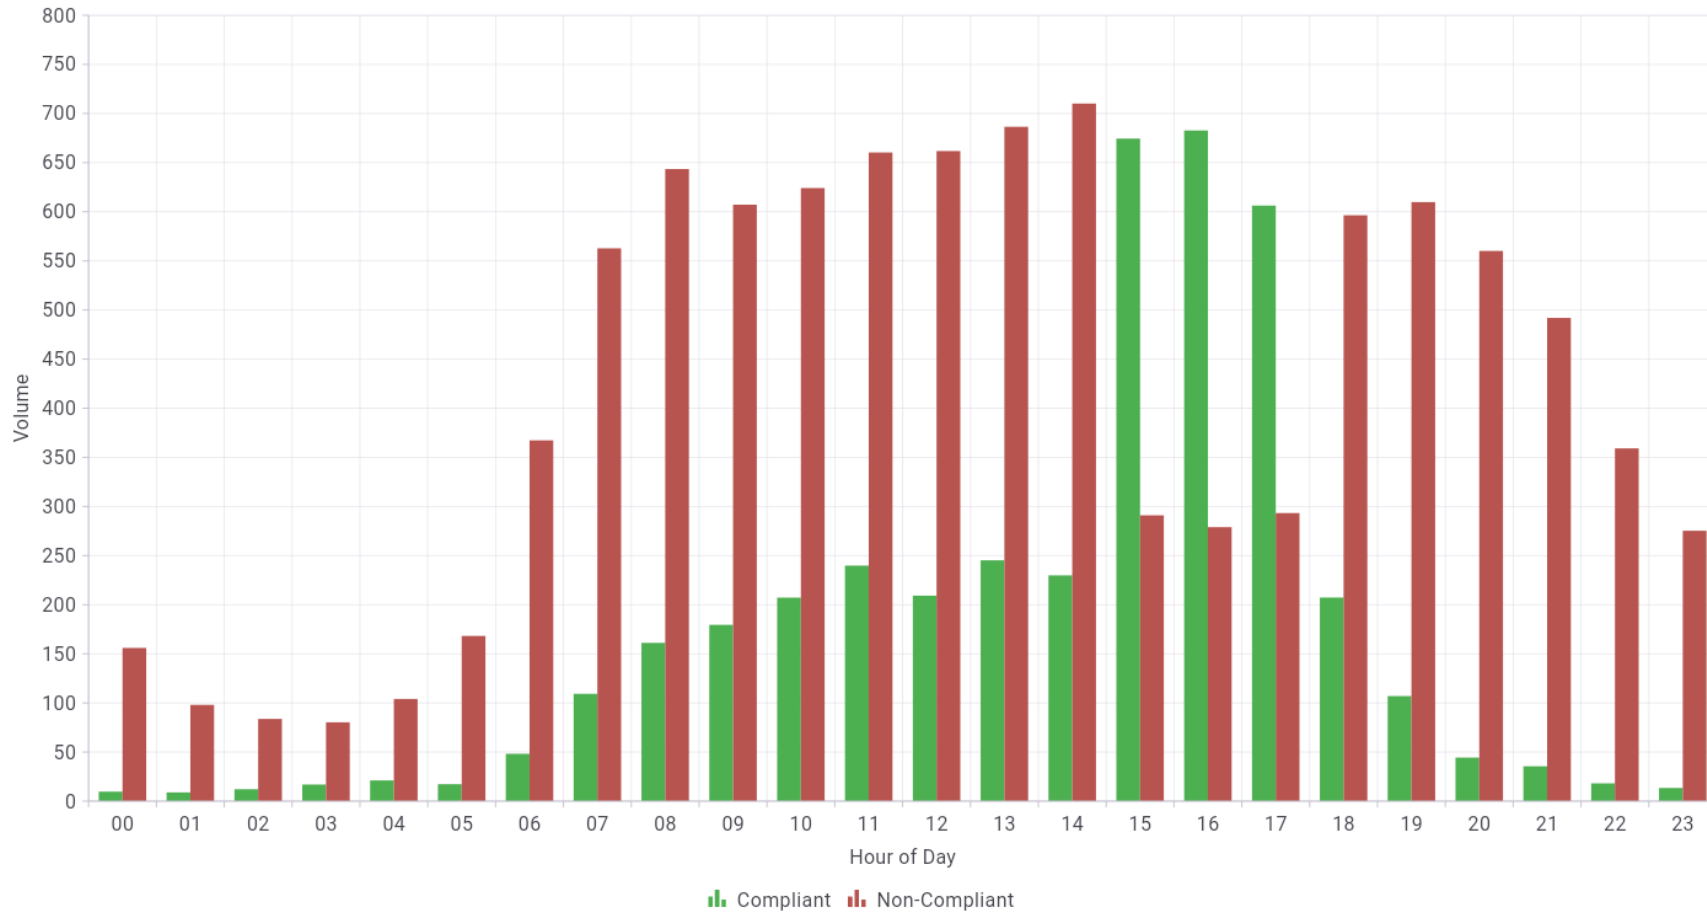

MX TRAFFIC ANALYZER REPORT

Connected Radar Speed Signs

CHART: Volume vs Speed	
Chart date range	Oct 2, 2025 to Oct 16, 2025
Days of the week	Monday, Tuesday, Wednesday, Thursday, Friday, Saturday, Sunday
Time restriction	-
Data bounds	Lower Bound - KPH, Upper Bound - KPH

MX TRAFFIC ANALYZER REPORT

Connected Radar Speed Signs

carmanah® MX Series
carmanah.com

CHART: Daily Average Volume	
Chart date range	Oct 2, 2025 to Oct 16, 2025
Days of the week	Monday, Tuesday, Wednesday, Thursday, Friday, Saturday, Sunday
Time restriction	-
Data bounds	Lower Bound - KPH, Upper Bound - KPH

MX TRAFFIC ANALYZER REPORT

Connected Radar Speed Signs

carmanah® MX Series
carmanah.com

CHART: Hourly Average Volume	
Chart date range	Oct 2, 2025 to Oct 16, 2025
Days of the week	Monday, Tuesday, Wednesday, Thursday, Friday, Saturday, Sunday
Time restriction	-
Data bounds	Lower Bound - KPH, Upper Bound - KPH