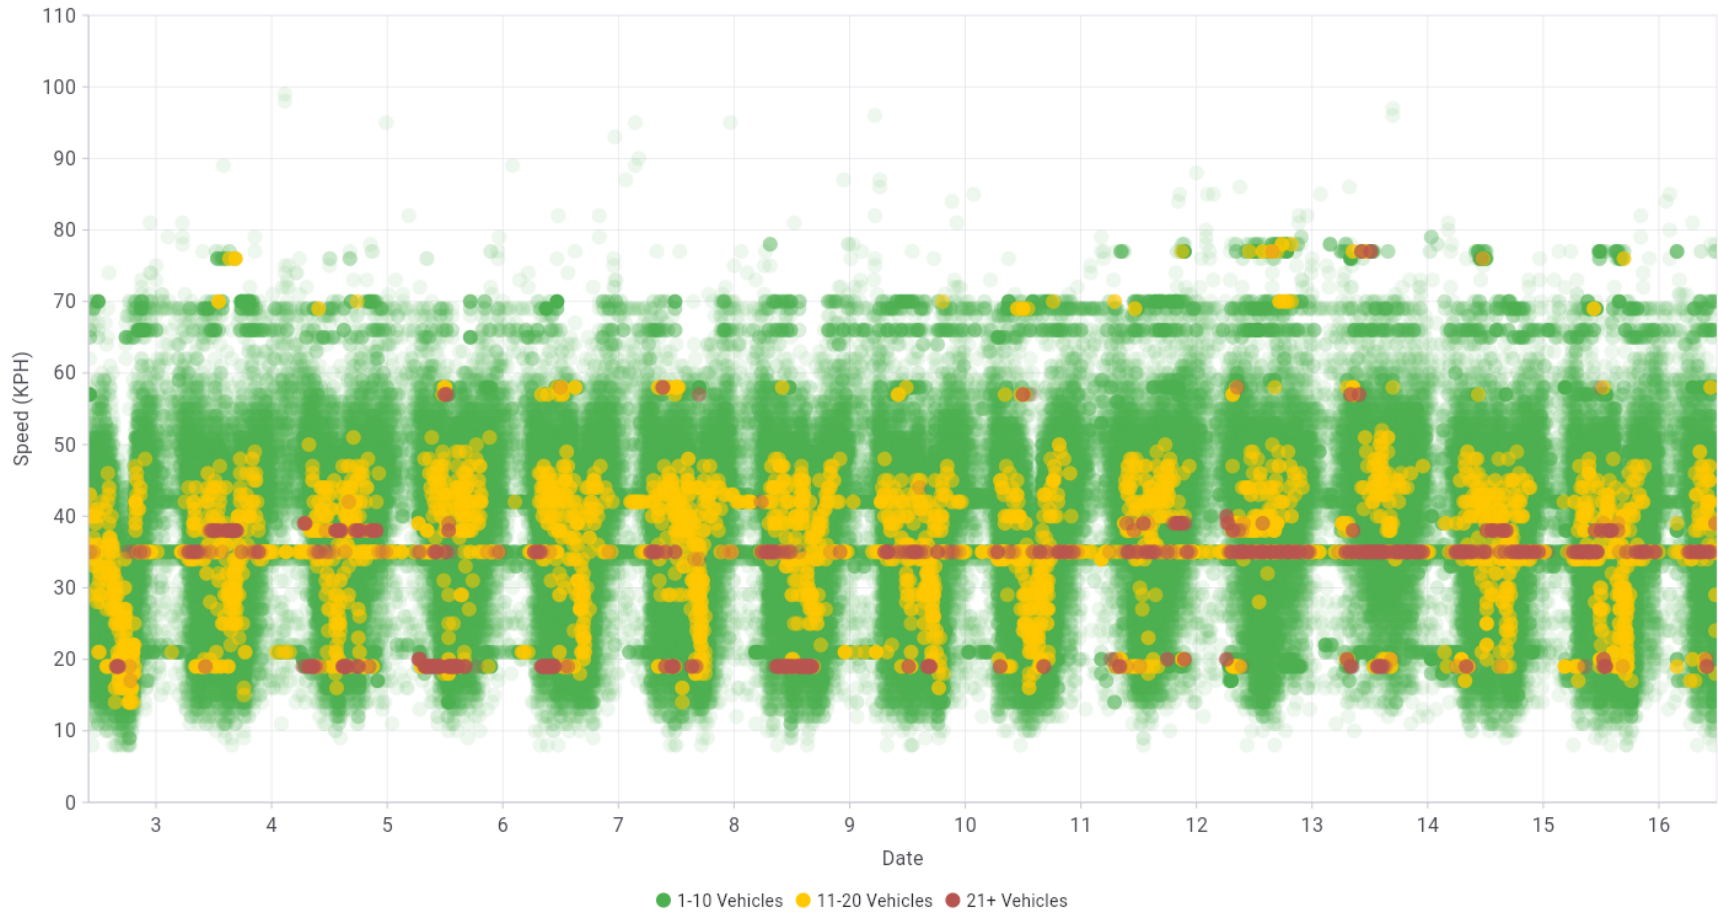

MX TRAFFIC ANALYZER REPORT

Connected Radar Speed Signs

carmanah® MX Series
carmanah.com

CHART: Daily Average Volume	
Chart date range	Oct 2, 2025 to Oct 16, 2025
Days of the week	Monday, Tuesday, Wednesday, Thursday, Friday, Saturday, Sunday
Time restriction	-
Data bounds	Lower Bound - KPH, Upper Bound - KPH

MX TRAFFIC ANALYZER REPORT

Connected Radar Speed Signs

carmanah® MX Series
carmanah.com

CHART: Hourly Average Volume	
Chart date range	Oct 2, 2025 to Oct 16, 2025
Days of the week	Monday, Tuesday, Wednesday, Thursday, Friday, Saturday, Sunday
Time restriction	-
Data bounds	Lower Bound - KPH, Upper Bound - KPH

MX TRAFFIC ANALYZER REPORT

Connected Radar Speed Signs

carmanah® MX Series
carmanah.com

CHART: Speed vs Time	
Chart date range	Oct 2, 2025 to Oct 16, 2025
Days of the week	Monday, Tuesday, Wednesday, Thursday, Friday, Saturday, Sunday
Time restriction	-
Data bounds	Lower Bound - KPH, Upper Bound - KPH

MX TRAFFIC ANALYZER REPORT

Connected Radar Speed Signs

carmanah® MX Series
carmanah.com

CHART: Hourly Volume Table	
Chart date range	Oct 2, 2025 to Oct 16, 2025
Days of the week	Monday, Tuesday, Wednesday, Thursday, Friday, Saturday, Sunday
Time restriction	-
Data bounds	Lower Bound - KPH, Upper Bound - KPH