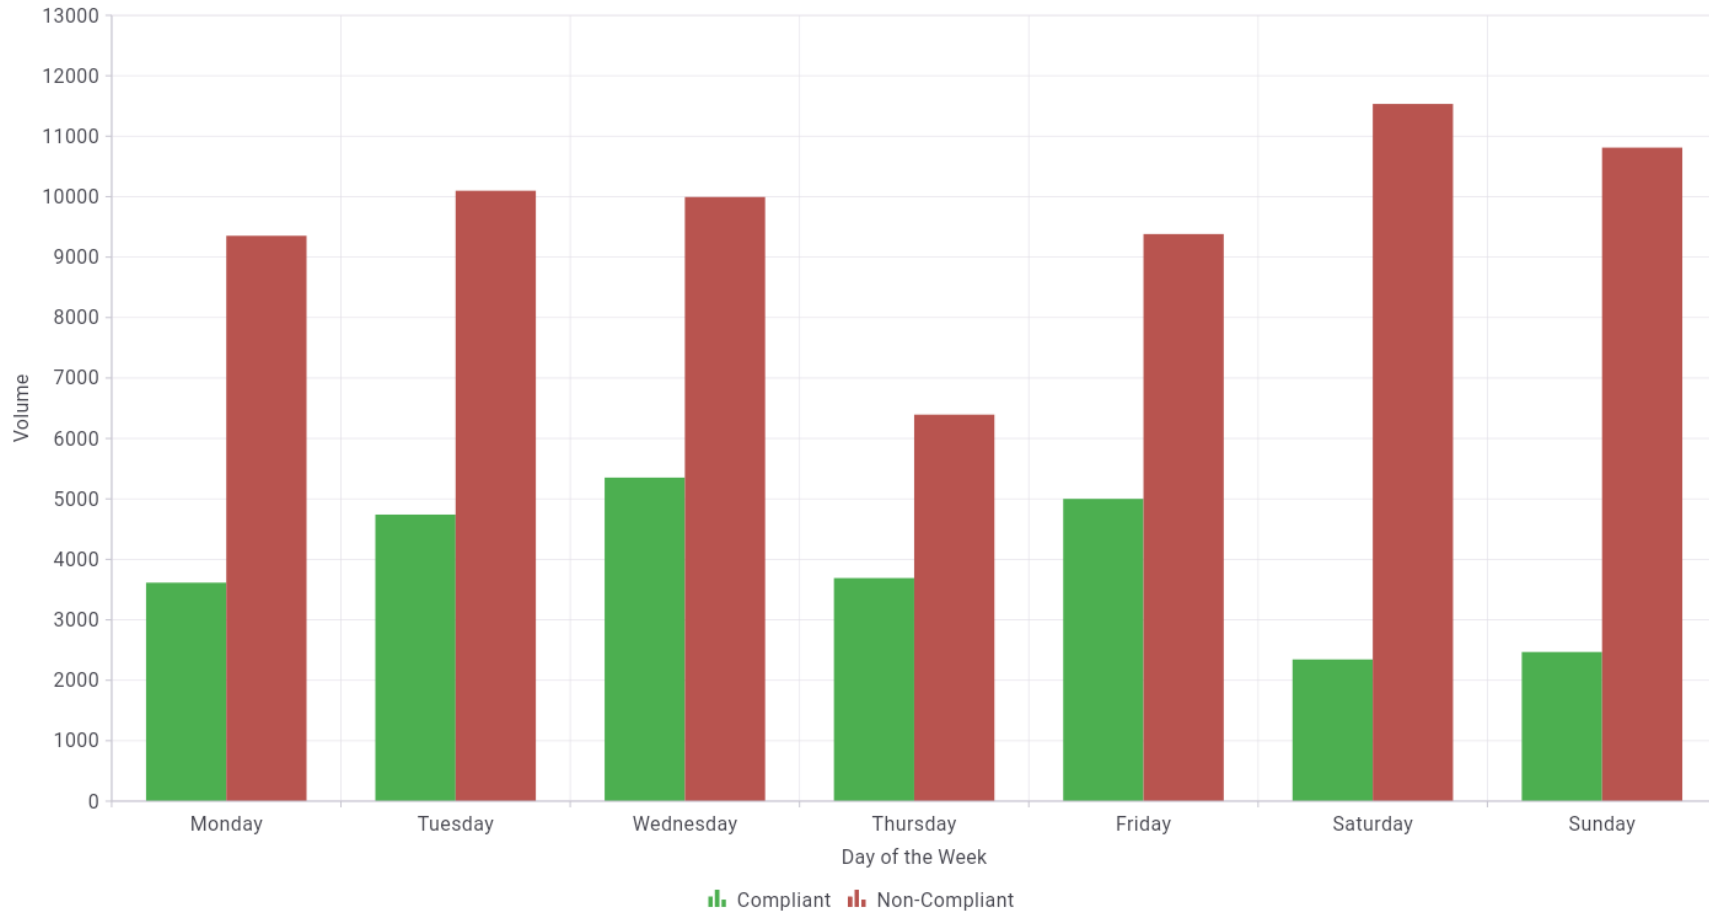

MX TRAFFIC ANALYZER REPORT

Connected Radar Speed Signs

CHART: Volume vs Speed	
Chart date range	Oct 2, 2025 to Oct 16, 2025
Days of the week	Monday, Tuesday, Wednesday, Thursday, Friday, Saturday, Sunday
Time restriction	-
Data bounds	Lower Bound - KPH, Upper Bound - KPH

MX TRAFFIC ANALYZER REPORT

Connected Radar Speed Signs

carmanah® MX Series
carmanah.com

CHART: Daily Average Volume	
Chart date range	Oct 2, 2025 to Oct 16, 2025
Days of the week	Monday, Tuesday, Wednesday, Thursday, Friday, Saturday, Sunday
Time restriction	-
Data bounds	Lower Bound - KPH, Upper Bound - KPH