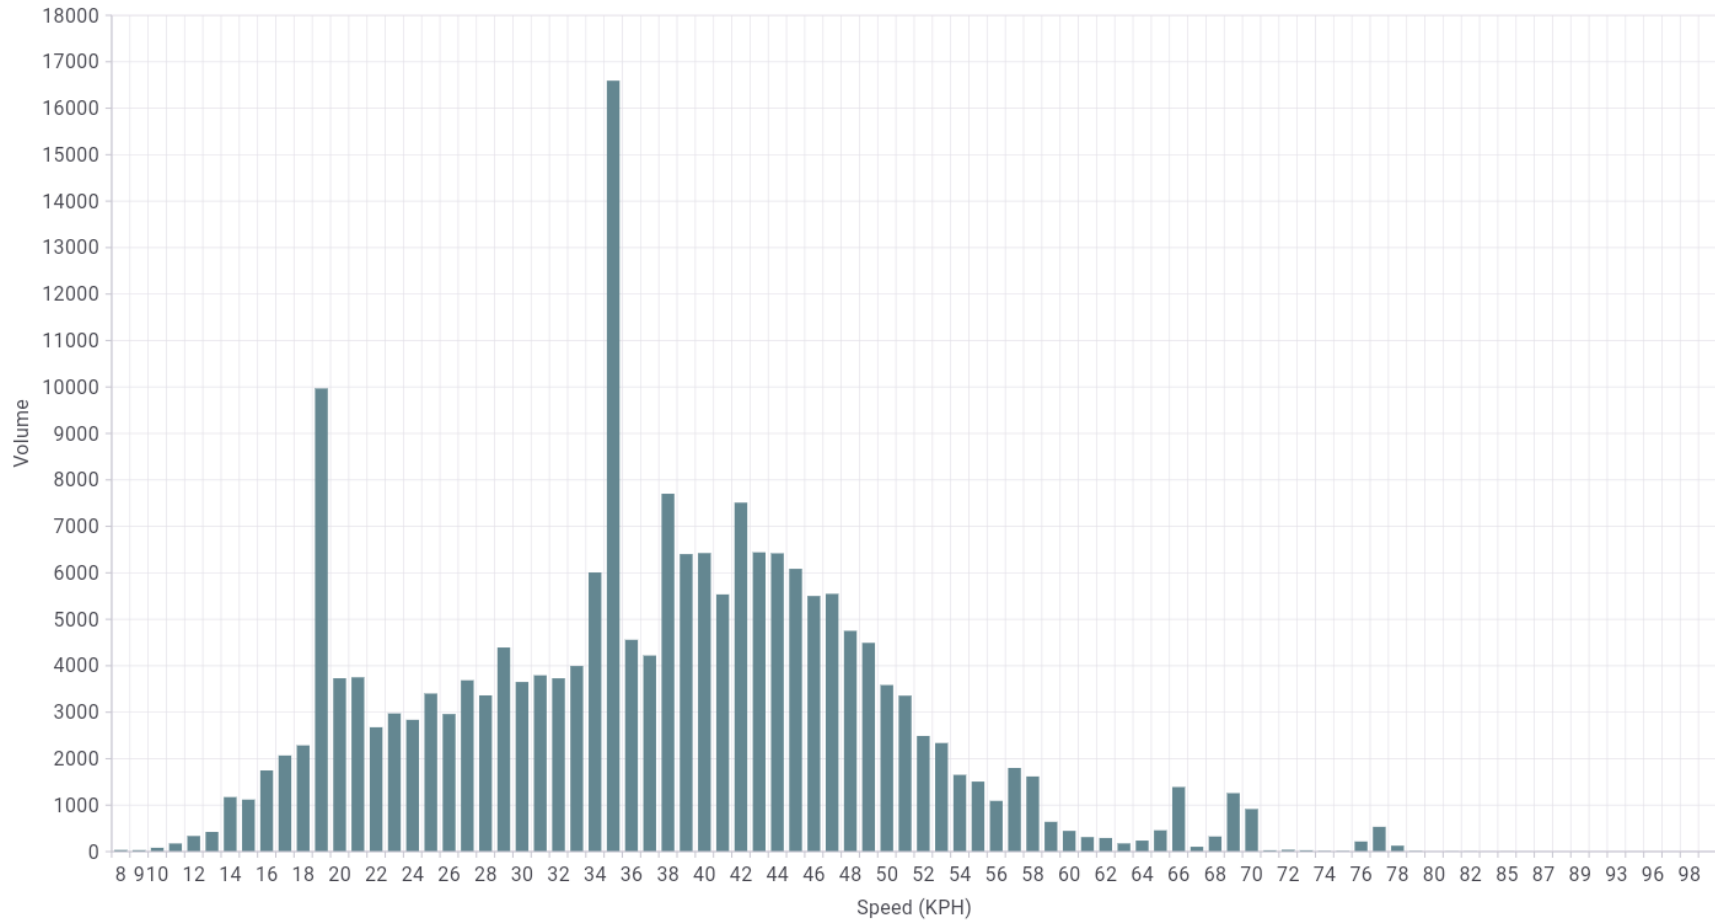

Total Vehicles

Daily Average Vehicles

Compliant Vehicles

Non-compliant Vehicles

Compliance Rate
Using speed limit(s) set on system

85% 85th Percentile

Average Speed

Fastest Speed

MX TRAFFIC ANALYZER REPORT

Connected Radar Speed Signs

CHART: Volume vs Speed	
Chart date range	Oct 2, 2025 to Oct 16, 2025
Days of the week	Monday, Tuesday, Wednesday, Thursday, Friday, Saturday, Sunday
Time restriction	-
Data bounds	Lower Bound - KPH, Upper Bound - KPH

MX TRAFFIC ANALYZER REPORT

Connected Radar Speed Signs

carmanah® MX Series
carmanah.com

CHART: Daily Average Volume	
Chart date range	Oct 2, 2025 to Oct 16, 2025
Days of the week	Monday, Tuesday, Wednesday, Thursday, Friday, Saturday, Sunday
Time restriction	-
Data bounds	Lower Bound - KPH, Upper Bound - KPH

Hour	Average Compliant	Average Non-Compliant	Total Compliant	Total Non-Compliant	Speed Limits (KPH)
12:00 AM	10	156	136	2184	25
1:00 AM	9	98	116	1372	25
2:00 AM	12	84	170	1172	25
3:00 AM	17	80	237	1124	25
4:00 AM	21	104	296	1457	25
5:00 AM	17	168	242	2355	25
6:00 AM	48	367	675	5142	25
7:00 AM	109	563	1530	7879	25
8:00 AM	161	644	2256	9009	25, 30
9:00 AM	180	607	2513	8501	30, 25
10:00 AM	207	624	3108	9362	30, 25
11:00 AM	240	660	3597	9905	30, 25
12:00 PM	209	662	3138	9927	30, 25
1:00 PM	245	687	3433	9611	25
2:00 PM	230	710	3218	9942	25, 45
3:00 PM	675	291	9443	4074	45, 25
4:00 PM	683	279	9558	3905	45, 25
5:00 PM	606	293	8488	4106	45, 25
6:00 PM	207	596	2902	8350	25
7:00 PM	107	610	1498	8538	25
8:00 PM	44	560	621	7842	25
9:00 PM	36	492	497	6887	25
10:00 PM	18	359	254	5028	25
11:00 PM	13	275	188	3854	25